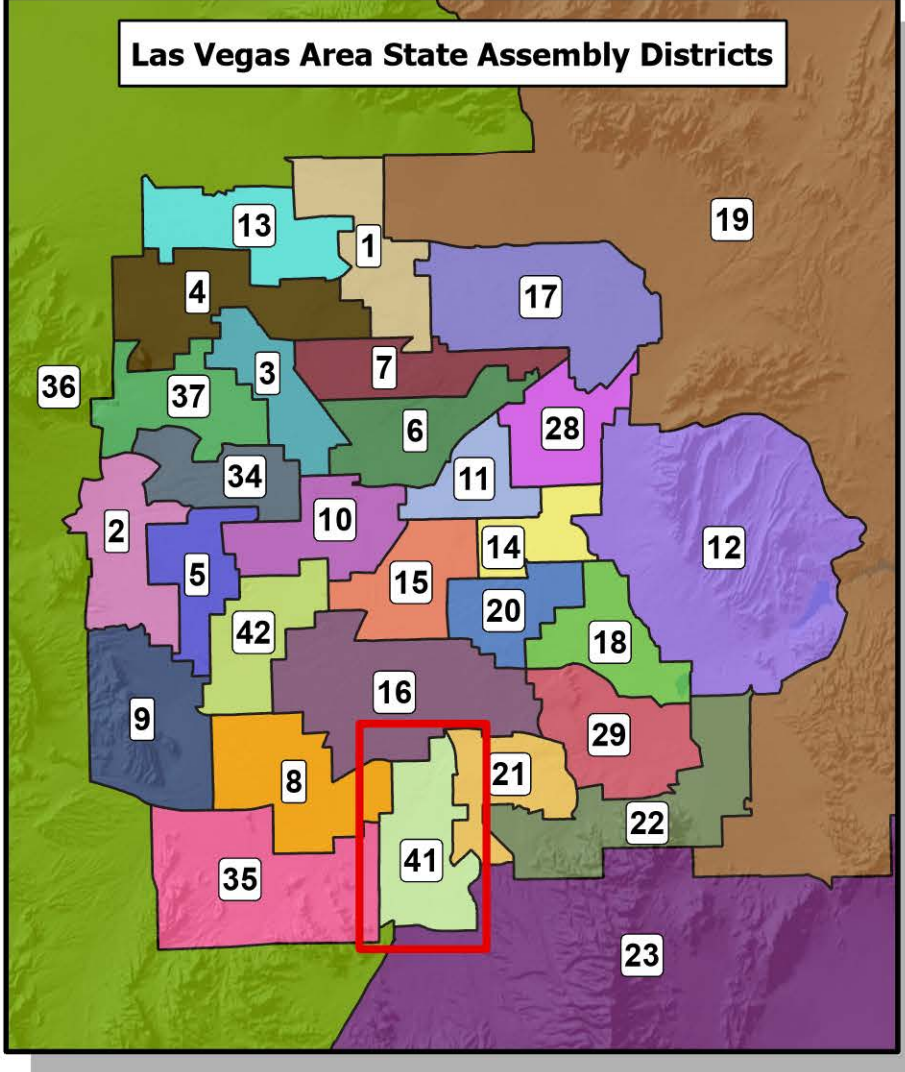

STATE OF NEVADA

Assembly Districts

District 41

Districts are effective January 1, 2022, for the purposes of filing for office and for nominating and electing members, and on November 9, 2022, for all other purposes.

0 0.3 0.6 Miles

Produced by the Legislative Counsel Bureau, GIS January 2022

District 16

District 21

District 22

District 41

District 8

District 35

District 23

District 36