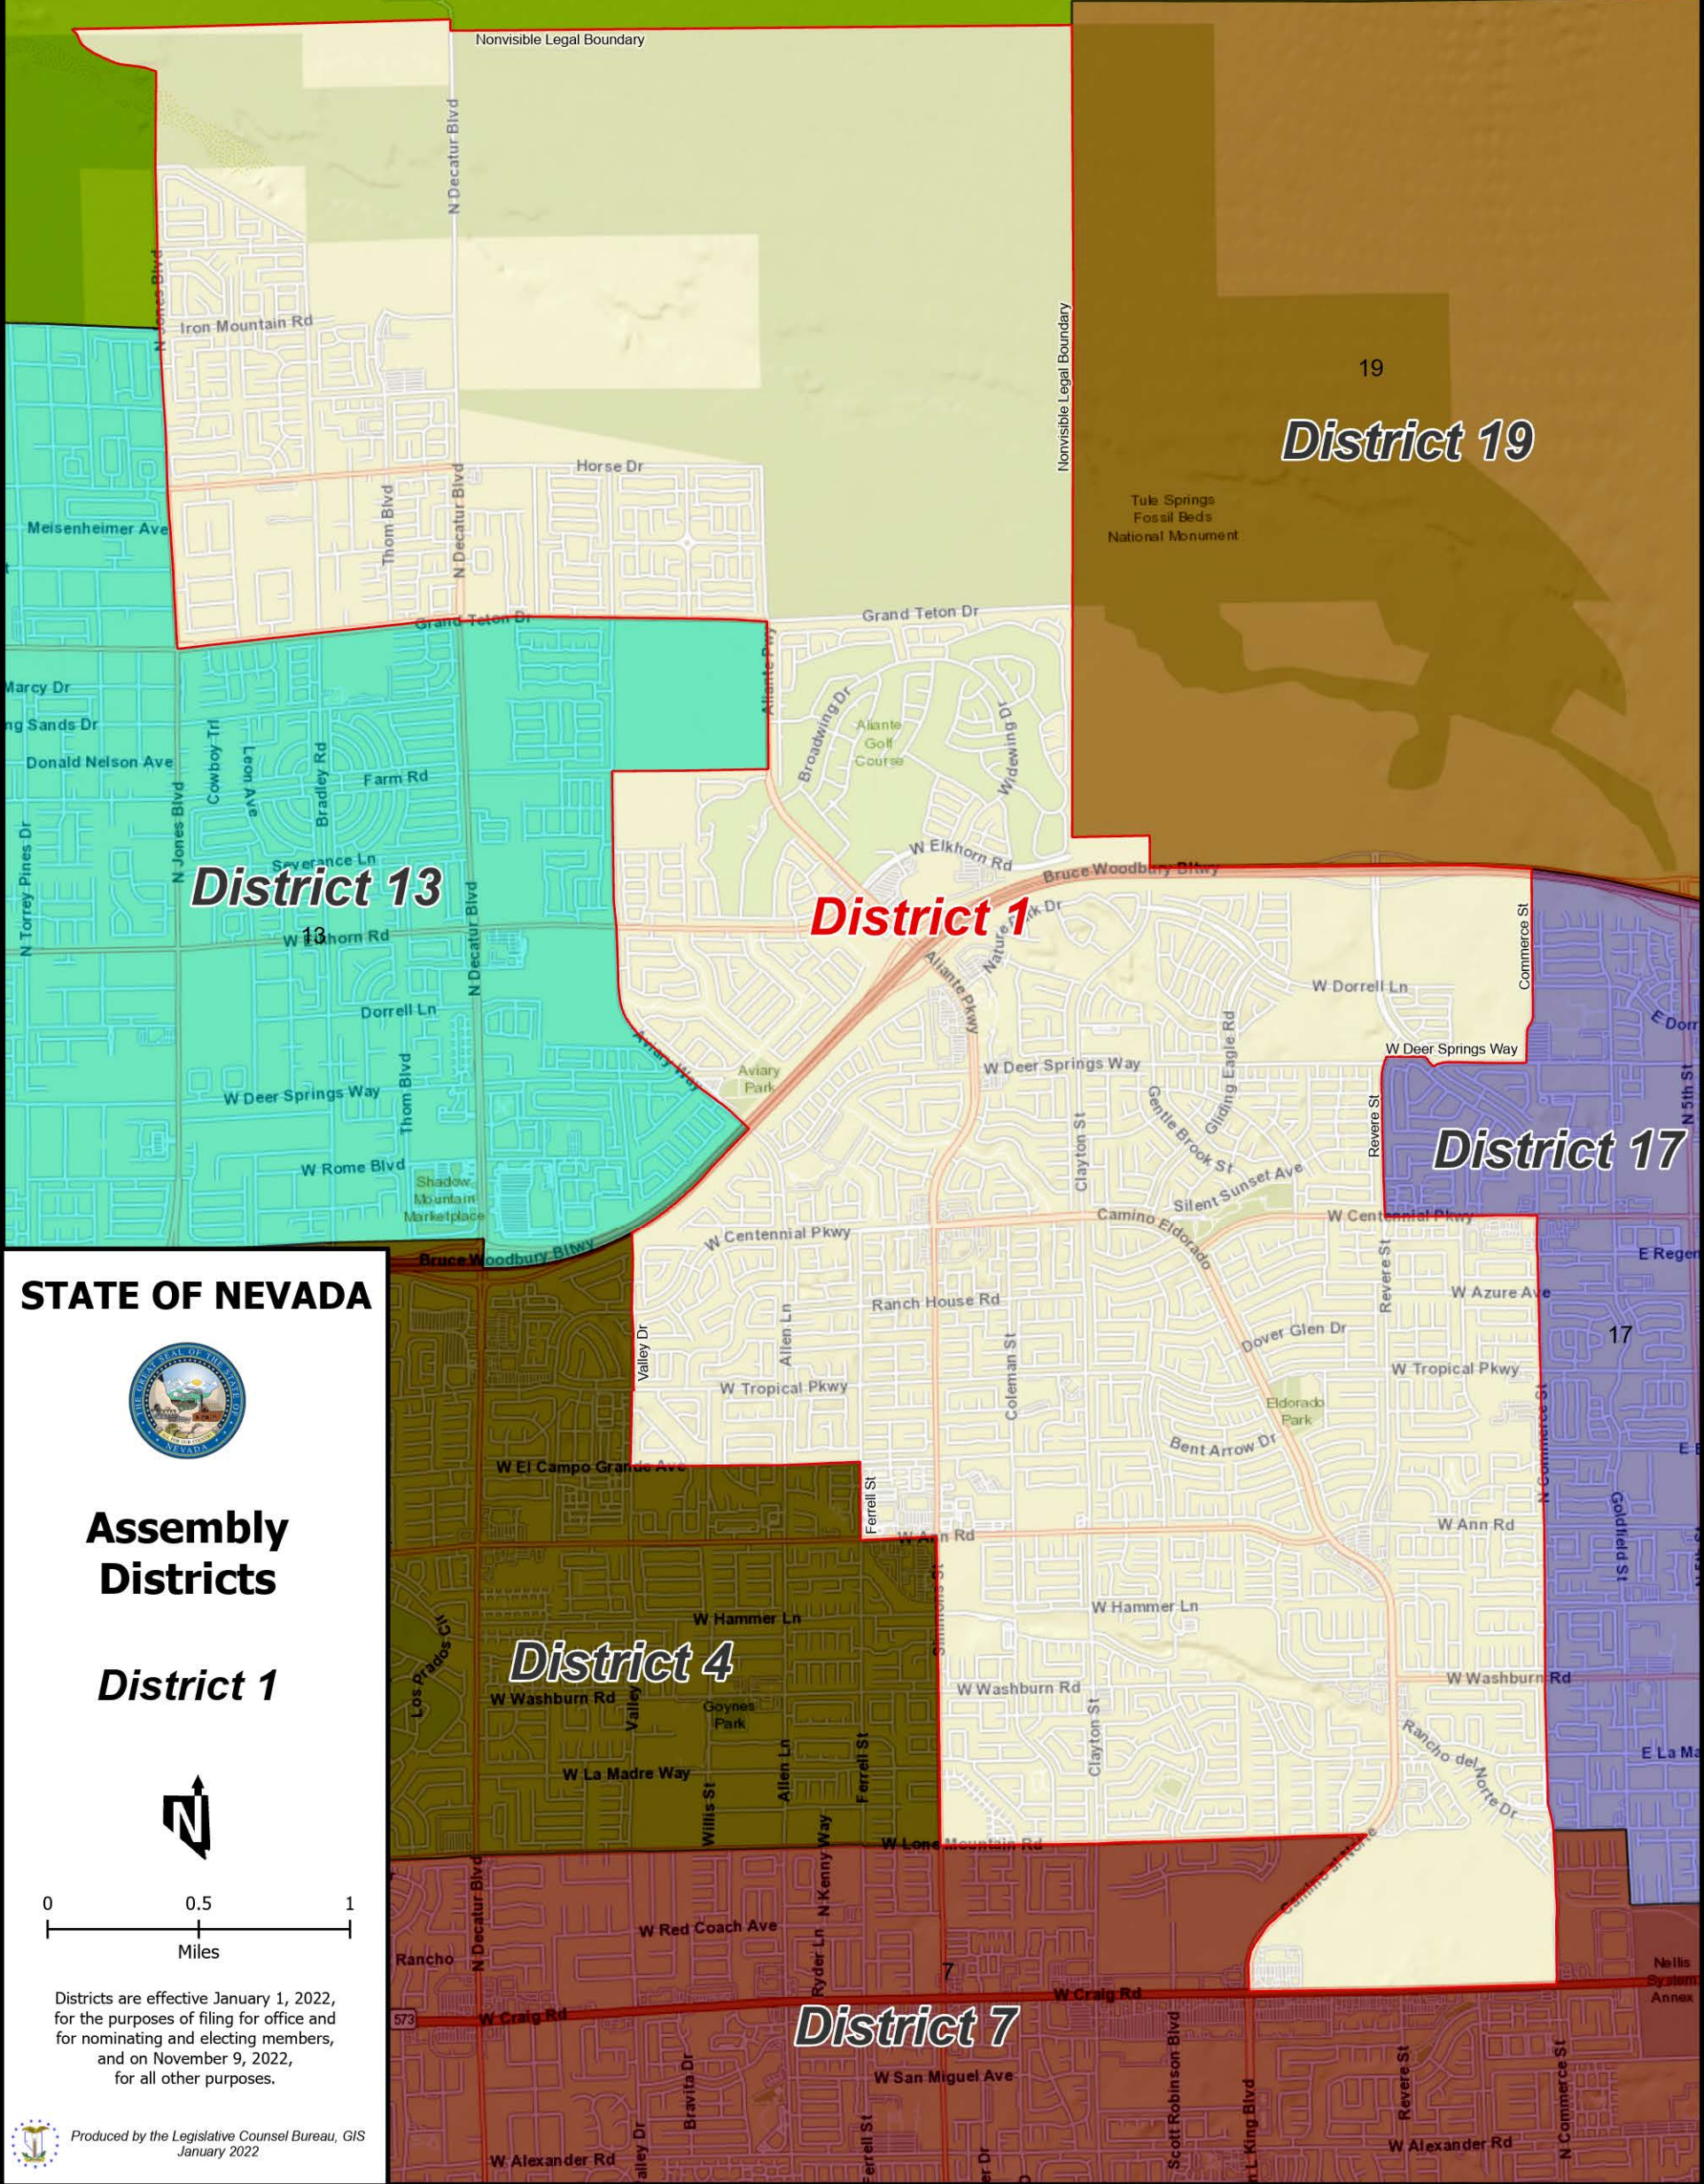

District 36

STATE OF NEVADA

Assembly Districts

District 1

Districts are effective January 1, 2022, for the purposes of filing for office and for nominating and electing members, and on November 9, 2022, for all other purposes.