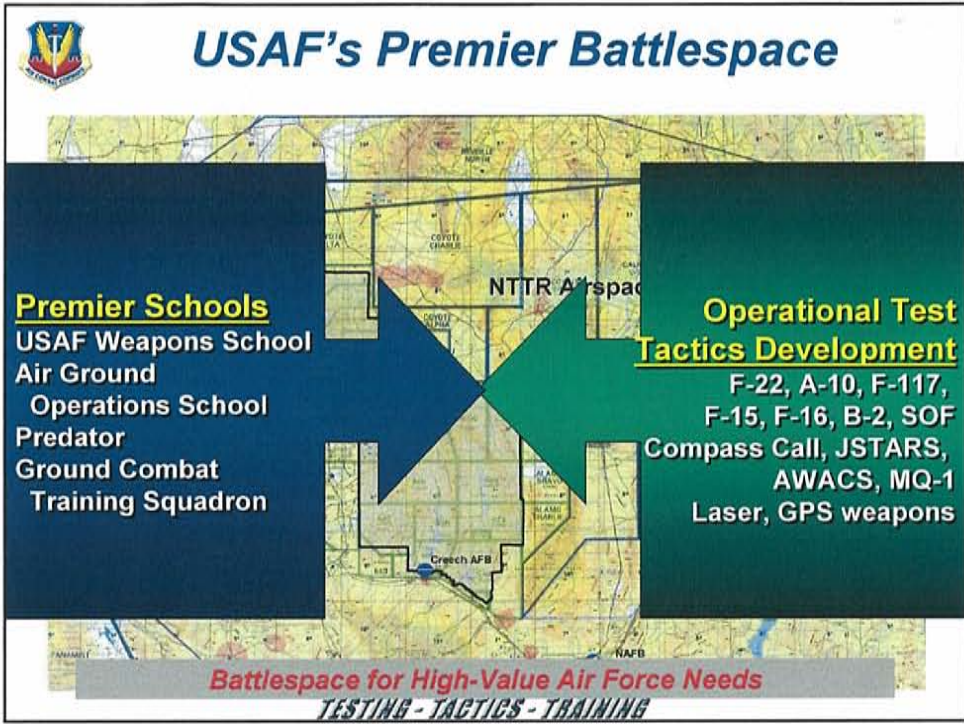

TESTING - TACTICS - TRAINING

98th Range Wing Mission

“Provide a relevant, instrumented, and integrated battlespace environment for the full spectrum of US Air Force Warfare Center missions.”

Capabilities Must Keep Pace with Warfighter Requirements

USAF's Premier Battlespace

Threat Systems

TESTING - TACTICS - TRAINING

Threat Systems

T-13 SA-6 (3)

G-Band SA-2 Fansong (6)

JTE SA-2/3/6/13/AAA (1)

NEW UMTE SA-6/8/AAA (2)