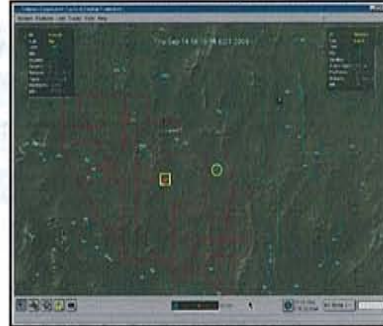

LINK 16 Architecture

TESTING - TACTICS - TRAINING