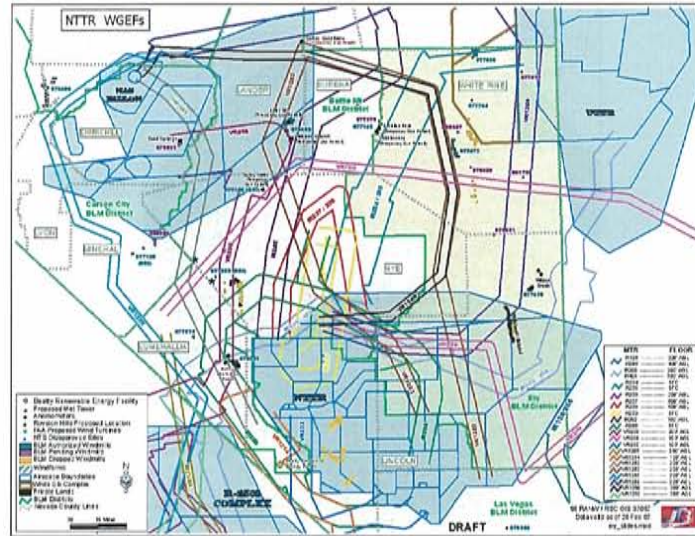

Military Use of Public Lands Military Air Routes

TESTING - TACTICS - TRAINING