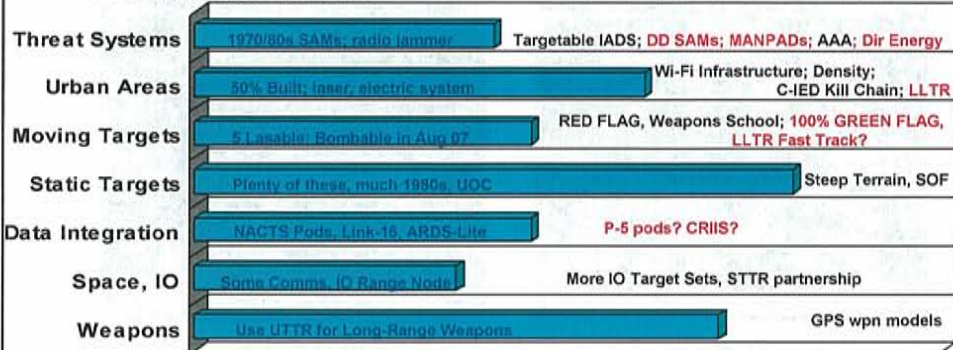

TESTING - TACTICS - TRAINING

NTTR Targets

TESTING - TACTICS - TRAINING

NTTR Urban Target Complex

TESTING - TACTICS - TRAINING

COMMAND AND CONTROL

- Red Simulated IADS (Ground Threats)
- Red & Blue Ground Controlled Intercept (GCI)
- White Force (Train / Test / Assess / Debrief)

COC Workstations
Blue Force Tracker

LINK 16 Architecture

TESTING - TACTICS - TRAINING

Assessment Tools

- NACTS
 - 100 Podded Players
 - 200 + IFF Participants
 - GPS-Based Tracking
- ICADS

TESTING - TACTICS - TRAINING

Range Modernization

- No USAF modernization funds
- Upgrade funding = JNTC, GWOT, Inserts
 - Urban; moving targets; digital IADS
 - Joint problem sets for Airmen
- Making tradeoffs for highest ROI
 - Long War and Future War