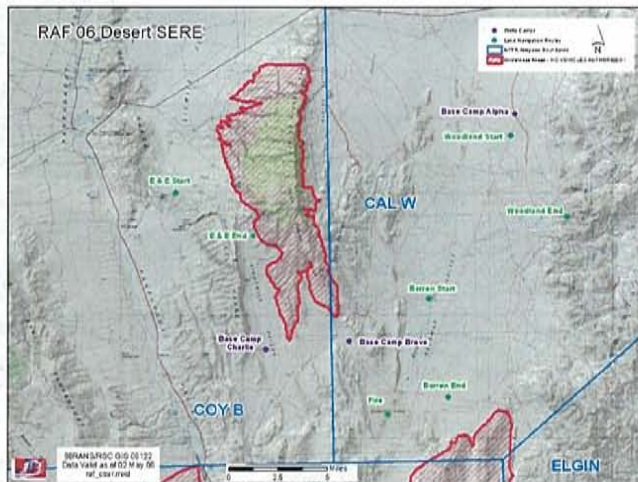

TESTING - TACTICS - TRAINING