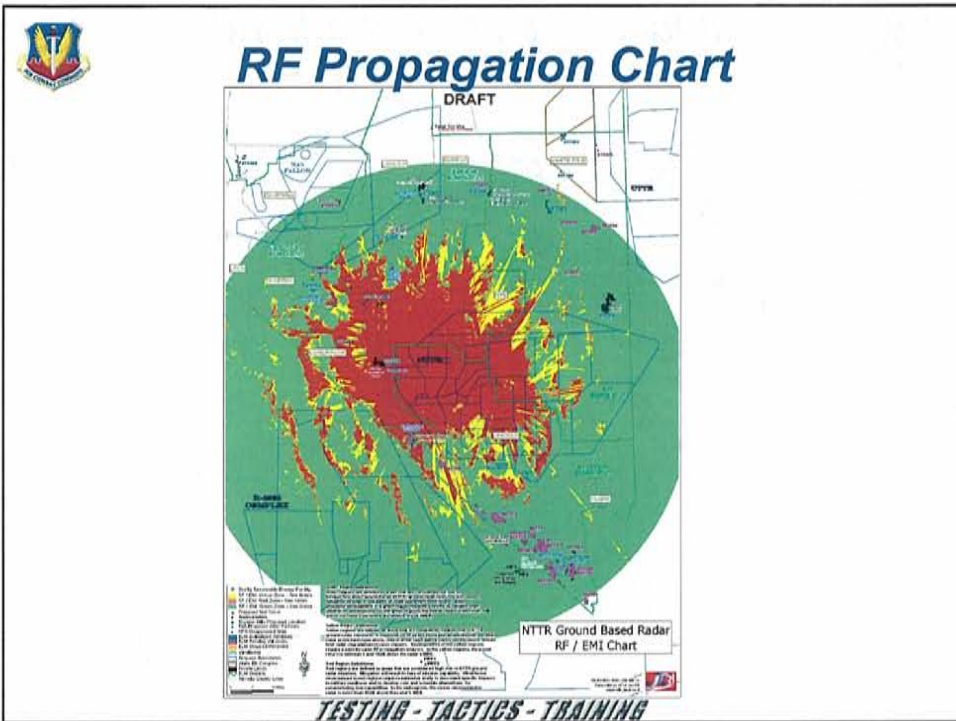

Nellis AFB Cultural Resources

- Compliance with federal laws
  - Ensure no significant sites are impacted
- Archaeological Research
  - 10 yrs of largest surveys in Great Basin
  - Sampling pristine mountain ranges
  - Black Mountain 2004-06
    - Major ceremonial zone
    - Intensive subsistence

Large metate

Basket preserved on-site

TESTING - TACTICS - TRAINING